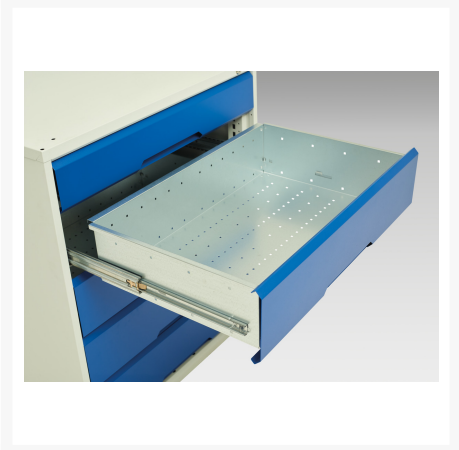

16926576. - verso kitted cupboard

Short Description

verso kitted cupboard with 3 shelves, 4 drawers
WxDxH: 1050x550x2000mm

Product Images

Additional Information

Drawer load capacity	75 kg
Drawer height 1	100mm
Drawer 1 Internal Dimensions	930mm x 430mm x 75mm
Drawer height 2	125mm
Drawer 2 Internal Dimensions	930mm x 430mm x 75mm
Drawer height 3	125mm
Drawer 3 Internal Dimensions	930mm x 430mm x 100mm
Drawer height 4	175mm
Drawer 4 Internal Dimensions	930mm x 430mm x 150mm
Door type	Plain
Door height 1	1925 mm
Shelf load capacity	75kg
Width	1050
Depth	550
Height	2000
Customs tariff number	94032080
Product material	Sheet steel
Product surface	Powder coated

Product Options

Colour:	Light grey / Anthracite grey
	Light grey / Gentian blue
	Light grey / Light grey
	Light grey / Crimson red