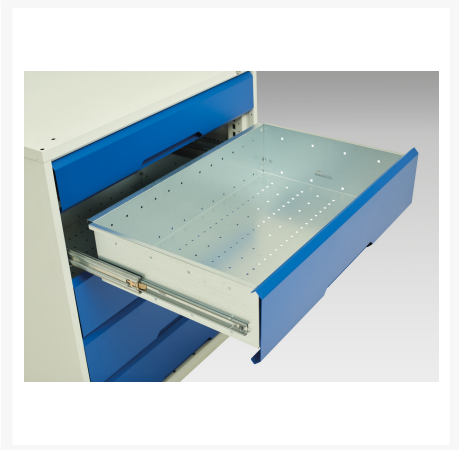

16926575. - verso kitted cupboard

Short Description

verso kitted cupboard with 4 shelves, 3 drawers
WxDxH: 1050x550x2000mm

Product Images

Additional Information

Drawer load capacity	75 kg
Drawer height 1	100mm
Drawer 1 Internal Dimensions	930mm x 430mm x 75mm
Drawer height 2	125mm
Drawer 2 Internal Dimensions	930mm x 430mm x 75mm
Drawer height 3	175mm
Drawer 3 Internal Dimensions	930mm x 430mm x 150mm
Door type	Plain
Door height 1	1925 mm
Shelf load capacity	75kg
Width	1050
Depth	550
Height	2000
Customs tariff number	94032080
Product material	Sheet steel
Product surface	Powder coated

Product Options

Colour:	Light grey / Anthracite grey
	Light grey / Gentian blue
	Light grey / Light grey
	Light grey / Crimson red