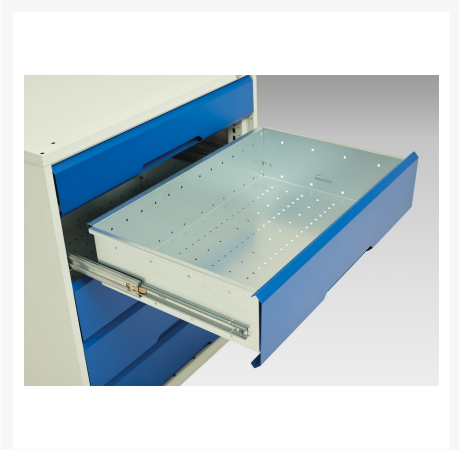

16926574. - verso kitted cupboard

Short Description

verso kitted cupboard with 4 shelves, 2 drawers
WxDxH: 1050x550x2000mm

Product Images

Additional Information

Drawer load capacity	75 kg
Drawer height 1	125mm
Drawer 1 Internal Dimensions	930mm x 430mm x 100mm
Drawer height 2	125mm
Drawer 2 Internal Dimensions	930mm x 430mm x 100mm
Door type	Plain
Door height 1	1925 mm
Shelf load capacity	75kg
Width	1050
Depth	550
Height	2000
Customs tariff number	94032080
Product material	Sheet steel
Product surface	Powder coated

Product Options

Colour:	Anthracite grey
	Crimson red
	Light grey / Gentian blue
	Light grey / Light grey