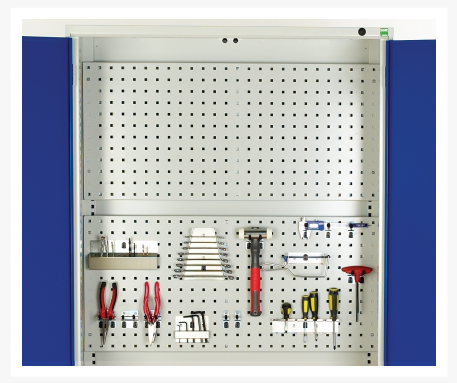

16926573. - verso kitted cupboard

Short Description

verso kitted cupboard with 6 drawers, backpanels, worktop
WxDxH: 1050x550x2000mm

Product Images

Additional Information

Drawer load capacity	75 kg
Drawer height 1	125mm
Drawer 1 Internal Dimensions	930mm x 430mm x 100mm
Drawer height 2	125mm
Drawer 2 Internal Dimensions	930mm x 430mm x 100mm
Drawer height 3	125mm
Drawer 3 Internal Dimensions	930mm x 430mm x 100mm
Drawer height 4	125mm
Drawer 4 Internal Dimensions	930mm x 430mm x 100mm
Drawer height 5	175mm
Drawer 5 Internal Dimensions	930mm x 430mm x 150mm
Drawer height 6	175mm
Drawer 6 Internal Dimensions	930mm x 430mm x 150mm
Door type	Plain
Door height 1	1925 mm
Shelf load capacity	75kg
Width	1050
Depth	550
Height	2000
Customs tariff number	94032080
Product material	Sheet steel
Product surface	Powder coated

Product Options

Colour:	Light grey / Anthracite grey
---------	------------------------------

	Light grey / Gentian blue
--	---------------------------

	Light grey / Light grey
--	-------------------------

	Light grey / Crimson red
--	--------------------------