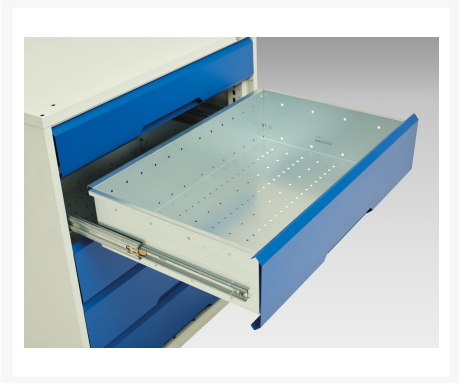

16926573. - verso kitted cupboard

Short Description

verso kitted cupboard with 6 drawers, backpanels, worktop
WxDxH: 1050x550x2000mm

Product Images

Additional Information

Drawer load capacity	75 kg
Drawer height 1	125mm
Drawer 1 Internal Dimensions	930mm x 430mm x 100mm
Drawer height 2	125mm
Drawer 2 Internal Dimensions	930mm x 430mm x 100mm
Drawer height 3	125mm
Drawer 3 Internal Dimensions	930mm x 430mm x 100mm
Drawer height 4	125mm
Drawer 4 Internal Dimensions	930mm x 430mm x 100mm
Drawer height 5	175mm
Drawer 5 Internal Dimensions	930mm x 430mm x 150mm
Drawer height 6	175mm
Drawer 6 Internal Dimensions	930mm x 430mm x 150mm
Door type	Plain
Door height 1	1925 mm
Shelf load capacity	75kg
Width	1050
Depth	550
Height	2000
Customs tariff number	94032080
Product material	Sheet steel
Product surface	Powder coated

Product Options

Colour:	Light grey / Anthracite grey
---------	------------------------------

	Light grey / Gentian blue
--	---------------------------

	Light grey / Light grey
--	-------------------------