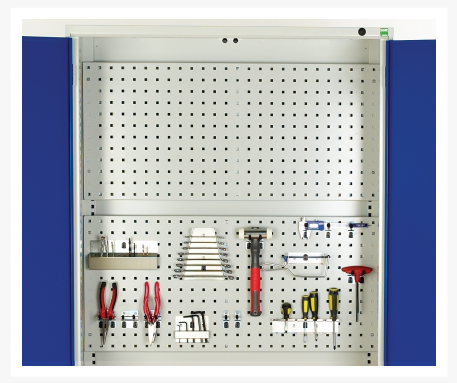

16926570. - verso kitted cupboard

Short Description

verso kitted cupboard with 2 shelves, 1 drw, backpnl, worktop
WxDxH: 1050x550x2000mm

Product Images

Additional Information

Drawer load capacity	75 kg
Drawer height 1	175mm
Drawer 1 Internal Dimensions	930mm x 430mm x 150mm
Drawer 2 Internal Dimensions	930mm x 430mm x 150mm
Door type	Plain
Door height 1	1925 mm
Shelf load capacity	75kg
Width	1050
Depth	550
Height	2000
Customs tariff number	94032080
Product material	Sheet steel
Product surface	Powder coated

Product Options

Colour:	Light grey / Anthracite grey
	Light grey / Gentian blue
	Light grey / Light grey
	Light grey / Crimson red