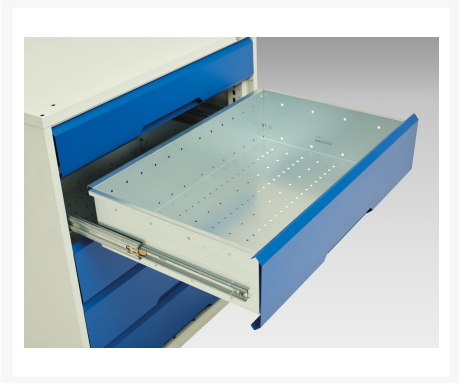

16926570. - verso kitted cupboard

Short Description

verso kitted cupboard with 2 shelves, 1 drw, backpnl, worktop
WxDxH: 1050x550x2000mm

Product Images

Additional Information

Drawer load capacity	75 kg
Drawer height 1	175mm
Drawer 1 Internal Dimensions	930mm x 430mm x 150mm
Drawer 2 Internal Dimensions	930mm x 430mm x 150mm
Door type	Plain
Door height 1	1925 mm
Shelf load capacity	75kg
Width	1050
Depth	550
Height	2000
Customs tariff number	94032080
Product material	Sheet steel
Product surface	Powder coated

Product Options

Colour:	Light grey / Anthracite grey
	Light grey / Gentian blue
	Light grey / Light grey
	Light grey / Crimson red