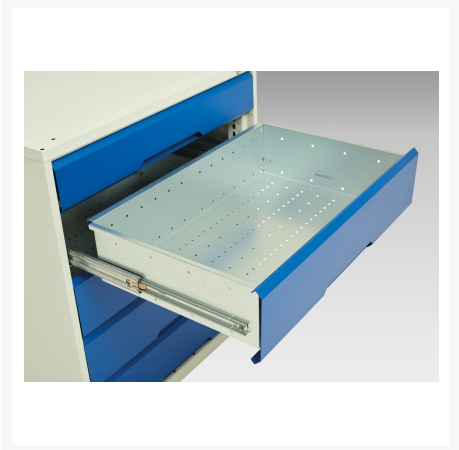

16926552. - verso kitted cupboard

Short Description

verso kitted cupboard with 2 shelves, 1 drawer
WxDxH: 1050x550x1000mm

Product Images

Additional Information

Drawer load capacity	75 kg
Drawer height 1	125mm
Drawer 1 Internal Dimensions	930mm x 430mm x 100mm
Drawer 2 Internal Dimensions	930mm x 430mm x 100mm
Door type	Plain
Door height 1	925 mm
Shelf load capacity	75kg
Width	1050
Depth	550
Height	1000
Customs tariff number	94032080
Product material	Sheet steel
Product surface	Powder coated

Product Options

Colour:	Light grey / Anthracite grey
	Light grey / Gentian blue
	Light grey / Light grey
	Light grey / Crimson red