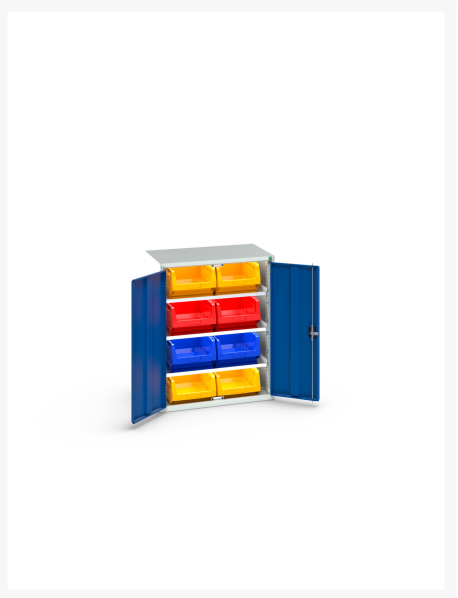

16926450. - verso bin cupboard

Short Description

verso bin cupboard with 3 shelves, 8 bins
WxDxH: 800x550x1000mm

Product Images

Additional Information

Door type	Plain
Door height 1	925 mm
Shelf load capacity	75kg
Width	800
Depth	550
Height	1000
Customs tariff number	94032080
Product material	Sheet steel
Product surface	Powder coated

Product Options

Colour:	Light grey / Anthracite grey
	Light grey / Gentian blue
	Light grey / Light grey
	Light grey / Crimson red