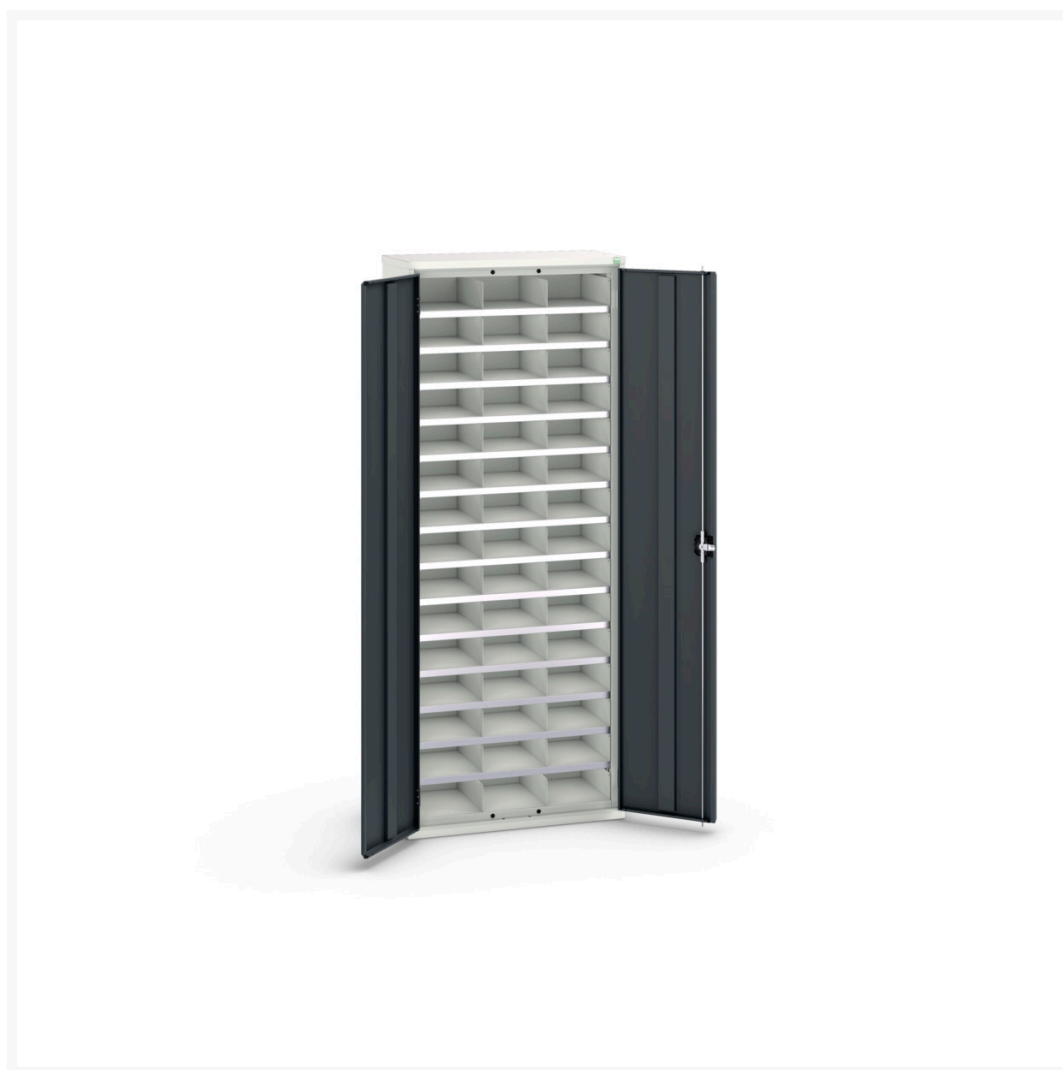

16926403. - verso compartment cupboard

Short Description

verso compartment cupboard with 45 compartments
WxDxH: 800x350x2000mm

Product Images

Additional Information

Door type	Plain
Door height 1	1925 mm
Shelf load capacity	75kg
Width	800
Depth	350
Height	2000
Customs tariff number	94032080
Product material	Sheet steel
Product surface	Powder coated

Product Options

Colour:	Light grey / Anthracite grey
	Light grey / Gentian blue
	Light grey / Light grey
	Light grey / Crimson red