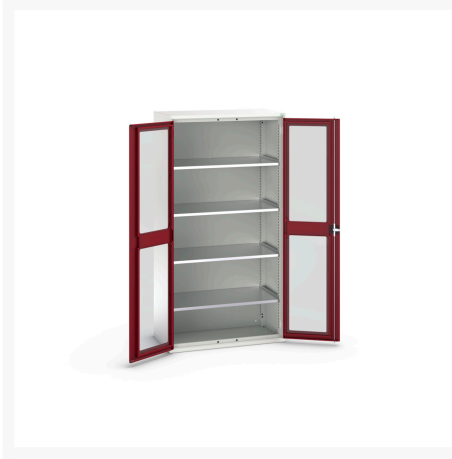

16926277. - verso window door cupboard

Short Description

verso window door cupboard with 4 shelves
WxDxH: 1050x550x2000mm

Product Images

Additional Information

Door type	Window
Door height 1	1925 mm
Shelf load capacity	75kg
Width	1050
Depth	550
Height	2000
Customs tariff number	94032080
Product material	Sheet steel
Product surface	Powder coated

Product Options

Colour:	Light grey / Anthracite grey
---------	------------------------------

	Light grey / Gentian blue
--	---------------------------

	Light grey / Light grey
--	-------------------------

	Light grey / Crimson red
--	--------------------------