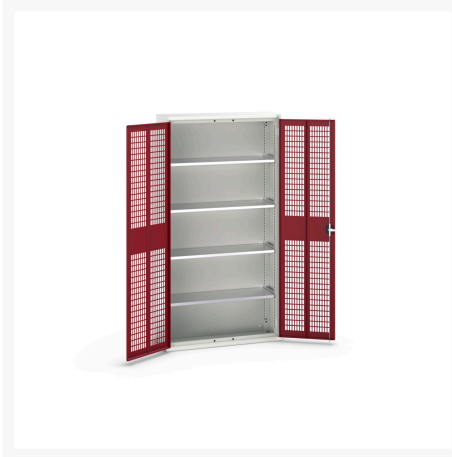

16926753. - verso ventilated door cupboard

Short Description

verso ventilated door cupboard with 4 shelves
WxDxH: 1050x350x2000mm

Product Images

Additional Information

Door type	Ventilated
Door height 1	1925 mm
Shelf load capacity	75kg
Width	1050
Depth	350
Height	2000
Customs tariff number	94032080
Product material	Sheet steel
Product surface	Powder coated

Product Options

Colour: Light grey / Anthracite grey

Light grey / Gentian blue

Light grey / Light grey

Light grey / Crimson red