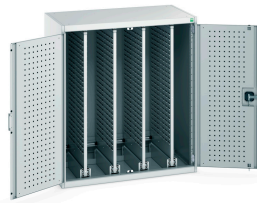

## Short Description

cubio cupboard perfo doors, 4x sliding louvre panels  
WxDxH: 1050x650x1200mm

## Additional Information

---

Door type	Louvre
Number of louvre panels	4
Width	1050
Depth	650
Height	1200
Customs tariff number	94032080
Product material	Sheet steel
Product surface	Powder coated