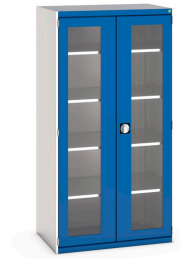

# 40021134. - cubio cupboard

## Short Description

cubio cupboard with window doors & 4 shelves  
WxDxH: 1050x650x2000mm

## Additional Information

---

Door type	Window
Door height 1	1900 mm
Shelf load capacity	100kg
Width	1050
Depth	650
Height	2000
Customs tariff number	94032080
Product material	Sheet steel
Product surface	Powder coated