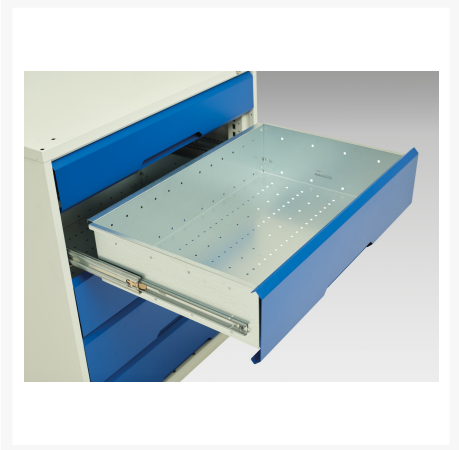

# 16926604. - verso kitted cupboard

## Short Description

verso kitted cupboard with 2 shelves, 1 drawer  
WxDxH: 1300x550x1000mm

## Additional Information

---

Door type	Plain
Door height 1	925 mm
Shelf load capacity	75kg
Width	1300
Depth	550
Height	1000
Customs tariff number	94032080
Product material	Sheet steel
Product surface	Powder coated