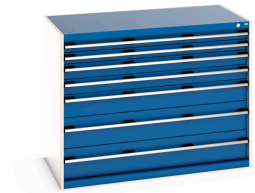

40030015. - cubio drawer cabinet

Short Description

cubio drawer cabinet with 7 drawers
WxDxH: 1300x750x1000mm

Product Images

Additional Information

Drawer load capacity	75 kg
Drawer height 1	75mm
Drawer 1 Internal Dimensions	1175mm x 625mm x 55mm
Drawer height 2	75mm
Drawer 2 Internal Dimensions	1175mm x 625mm x 55mm
Drawer height 3	100mm
Drawer 3 Internal Dimensions	1175mm x 625mm x 80mm
Drawer height 4	100mm
Drawer 4 Internal Dimensions	1175mm x 625mm x 80mm
Drawer height 5	150mm
Drawer 5 Internal Dimensions	1175mm x 625mm x 130mm
Drawer height 6	200mm
Drawer 6 Internal Dimensions	1175mm x 625mm x 180mm
Drawer height 7	200mm
Drawer 7 Internal Dimensions	1175mm x 625mm x 180mm
Width	1300
Depth	750
Height	1000
Customs tariff number	94032080
Product material	Sheet steel
Product surface	Powder coated

Product Options

Colour: Anthracite grey / Anthracite grey

Light grey / Anthracite grey

Light grey / Gentian blue

Light grey / Light grey

Light grey / Crimson red