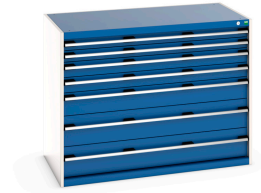

### Short Description

---

cubio drawer cabinet with 7 drawers  
WxDxH: 1300x750x1000mm

## Additional Information

---

Drawer load capacity	75 kg
Drawer height 1	75mm
Drawer 1 Internal Dimensions	1175mm x 625mm x 55mm
Drawer height 2	75mm
Drawer 2 Internal Dimensions	1175mm x 625mm x 55mm
Drawer height 3	100mm
Drawer 3 Internal Dimensions	1175mm x 625mm x 80mm
Drawer height 4	100mm
Drawer 4 Internal Dimensions	1175mm x 625mm x 80mm
Drawer height 5	150mm
Drawer 5 Internal Dimensions	1175mm x 625mm x 130mm
Drawer height 6	200mm
Drawer 6 Internal Dimensions	1175mm x 625mm x 180mm
Drawer height 7	200mm
Drawer 7 Internal Dimensions	1175mm x 625mm x 180mm
Width	1300
Depth	750
Height	1000
Customs tariff number	94032080
Product material	Sheet steel
Product surface	Powder coated