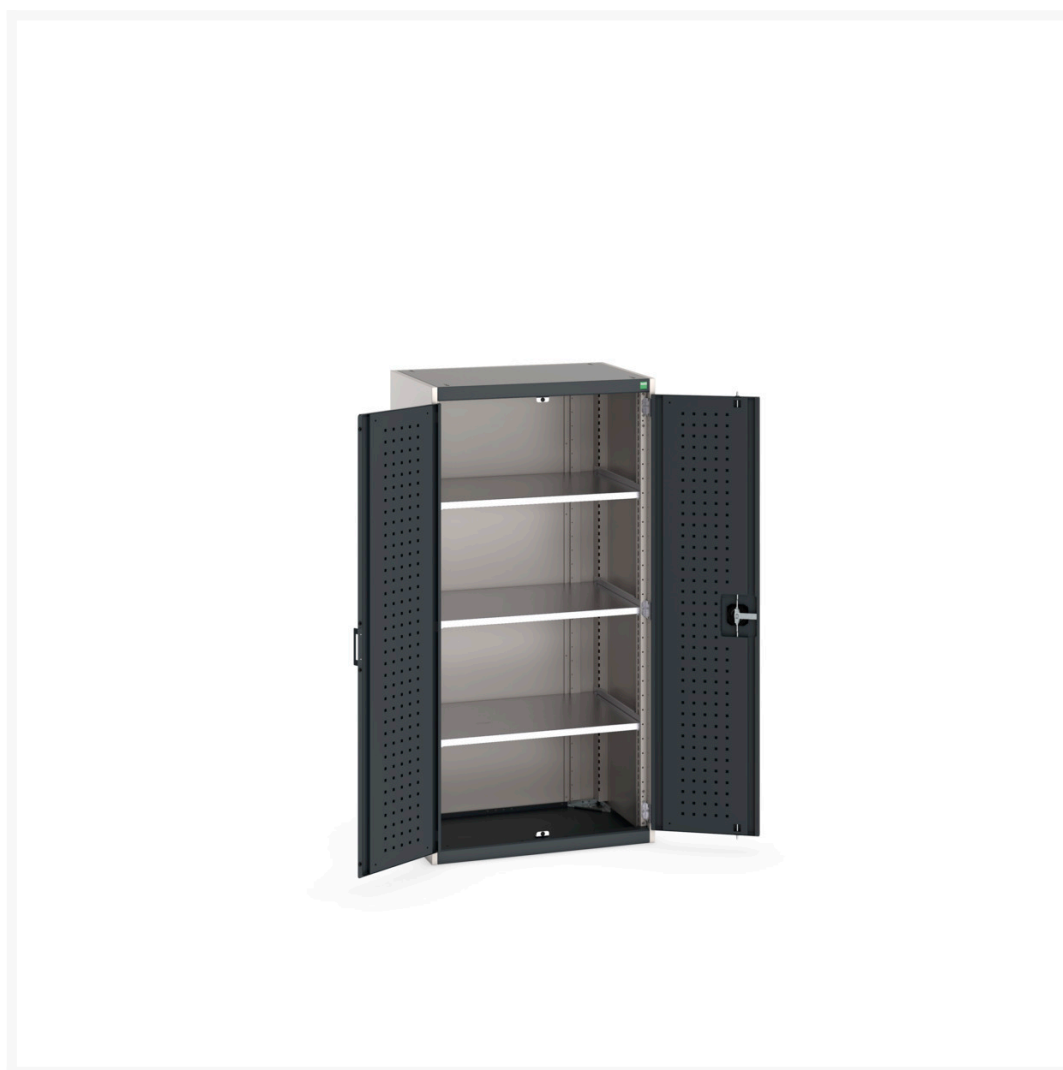

40012081. - cubio cupboard

Short Description

cubio cupboard with perfo doors & 3 shelves
WxDxH: 800x525x1600mm

Product Images

Additional Information

Door type	Perfo
Shelf load capacity	100kg
Width	800
Depth	525
Height	1600
Customs tariff number	94032080
Product material	Sheet steel
Product surface	Powder coated

Product Options

Colour:	Anthracite grey / Anthracite grey
	Light grey / Anthracite grey
	Light grey / Gentian blue
	Light grey / Light grey
	Light grey / Crimson red