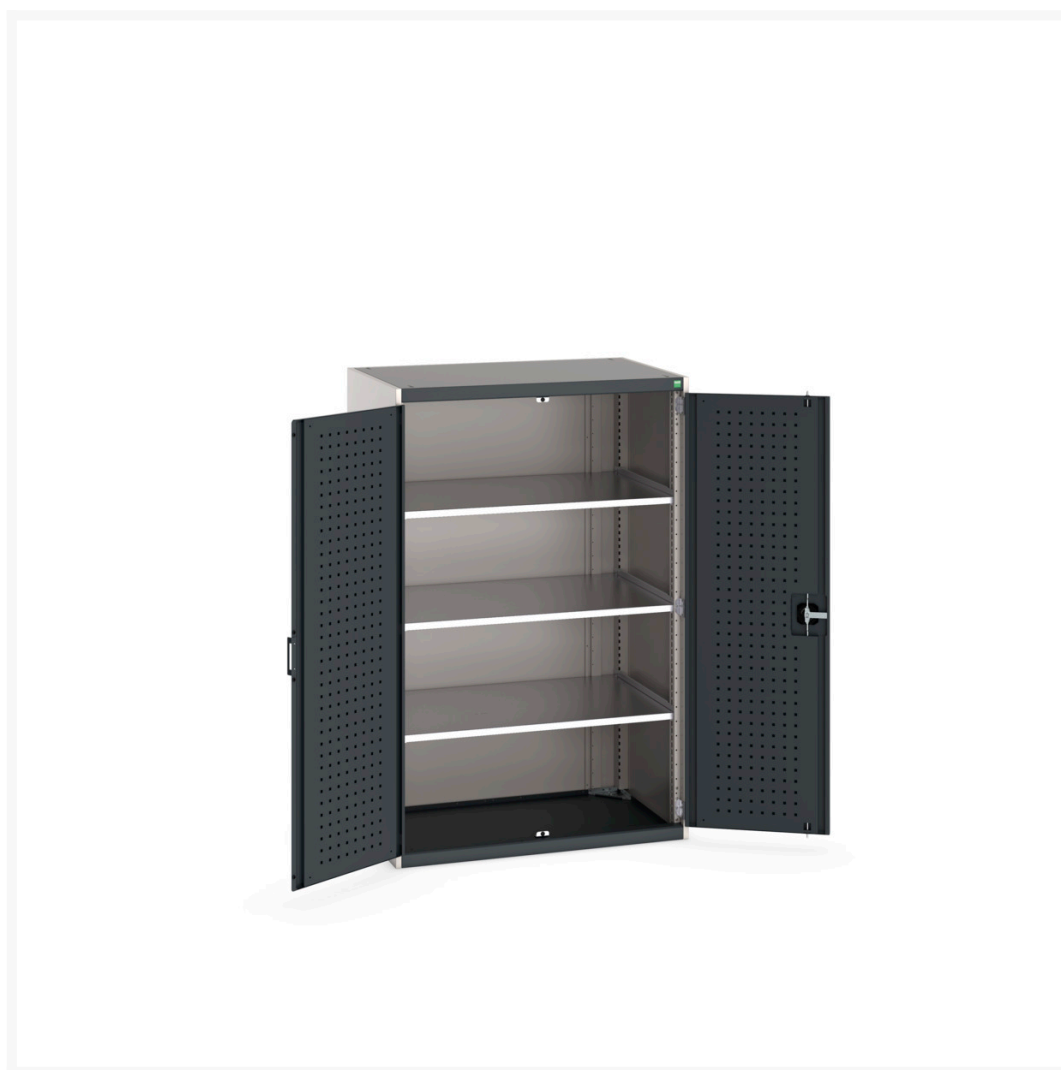

40021098. - cubio cupboard

Short Description

cubio cupboard with perfo doors & 3 shelves
WxDxH: 1050x650x1600mm

Product Images

Additional Information

Door type	Perfo
Door height 1	1125 mm
Shelf load capacity	100kg
Width	1050
Depth	650
Height	1600
Customs tariff number	94032080
Product material	Sheet steel
Product surface	Powder coated

Product Options

Colour:	Anthracite grey / Anthracite grey
	Light grey / Anthracite grey
	Light grey / Gentian blue
	Light grey / Light grey
	Light grey / Crimson red