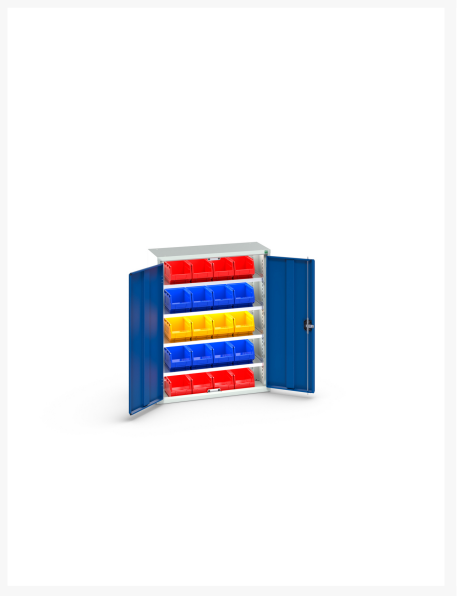

# 16926400. - verso bin cupboard

## Short Description

verso bin cupboard with 4 shelves, 20 bins  
WxDxH: 800x350x1000mm

## Additional Information

---

Door type	Plain
Door height 1	925 mm
Shelf load capacity	75kg
Width	800
Depth	350
Height	1000
Customs tariff number	94032080
Product material	Sheet steel
Product surface	Powder coated

## Product Options

---

Colour:	Light grey / Anthracite grey
	Light grey / Gentian blue
	Light grey / Light grey
	Light grey / Crimson red