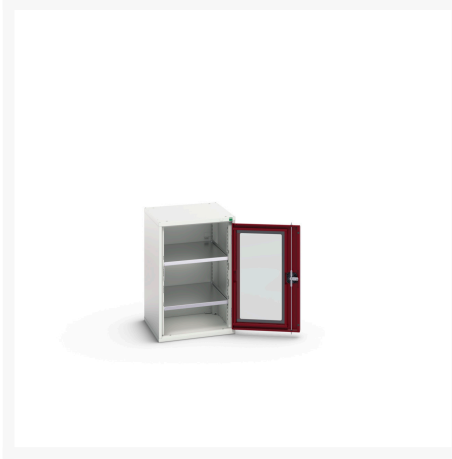

# 16926074. - verso window door cupboard

## Short Description

verso window door cupboard with 2 shelves  
WxDxH: 525x550x800mm

## Additional Information

Door type	Window
Door height 1	725 mm
Shelf load capacity	75kg
Width	525
Depth	550
Height	800
Customs tariff number	94032080
Product material	Sheet steel
Product surface	Powder coated