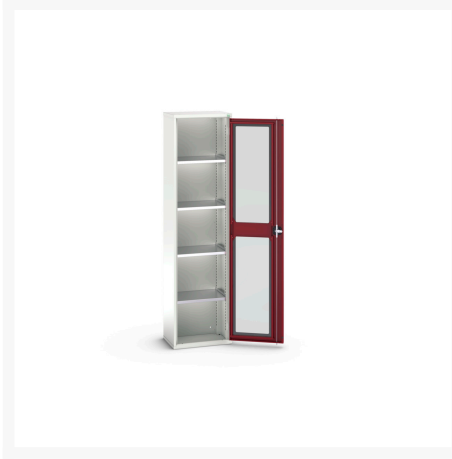

16926073. - verso window door cupboard

Short Description

verso window door cupboard with 4 shelves
WxDxH: 525x350x2000mm

Product Images

Additional Information

Door type	Window
Door height 1	1925 mm
Shelf load capacity	75kg
Width	525
Depth	350
Height	2000
Customs tariff number	94032080
Product material	Sheet steel
Product surface	Powder coated

Product Options

Colour:	Light grey / Anthracite grey
---------	------------------------------

	Light grey / Gentian blue
--	---------------------------

	Light grey / Light grey
--	-------------------------

	Light grey / Crimson red
--	--------------------------