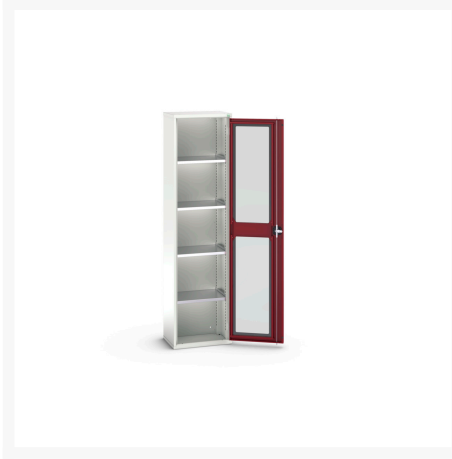

# 16926073. - verso window door cupboard

## Short Description

verso window door cupboard with 4 shelves  
WxDxH: 525x350x2000mm

## Additional Information

Door type	Window
Door height 1	1925 mm
Shelf load capacity	75kg
Width	525
Depth	350
Height	2000
Customs tariff number	94032080
Product material	Sheet steel
Product surface	Powder coated

## Product Options

---

Colour:	Light grey / Anthracite grey
	Light grey / Gentian blue
	Light grey / Light grey
	Light grey / Crimson red