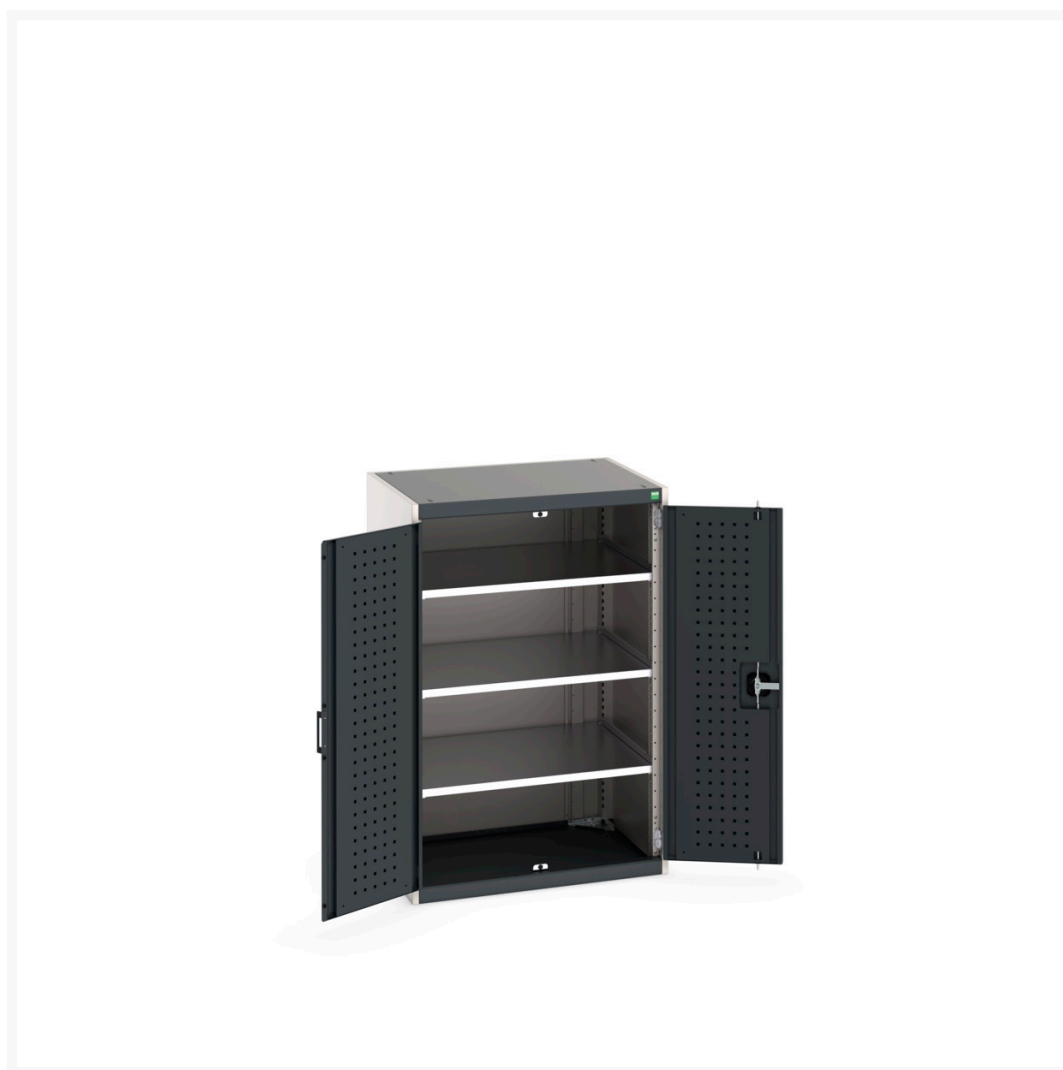

40020112. - cubio cupboard

Short Description

cubio cupboard with perfo doors & 3 shelves
WxDxH: 800x650x1200mm

Product Images

Additional Information

| | |
|-----------------------|---------------|
| Door type | Perfo |
| Shelf load capacity | 100kg |
| Width | 800 |
| Depth | 650 |
| Height | 1200 |
| Customs tariff number | 94032080 |
| Product material | Sheet steel |
| Product surface | Powder coated |

Product Options

| | |
|---------|-----------------------------------|
| Colour: | Anthracite grey / Anthracite grey |
| | Light grey / Anthracite grey |
| | Light grey / Gentian blue |
| | Light grey / Light grey |
| | Light grey / Crimson red |