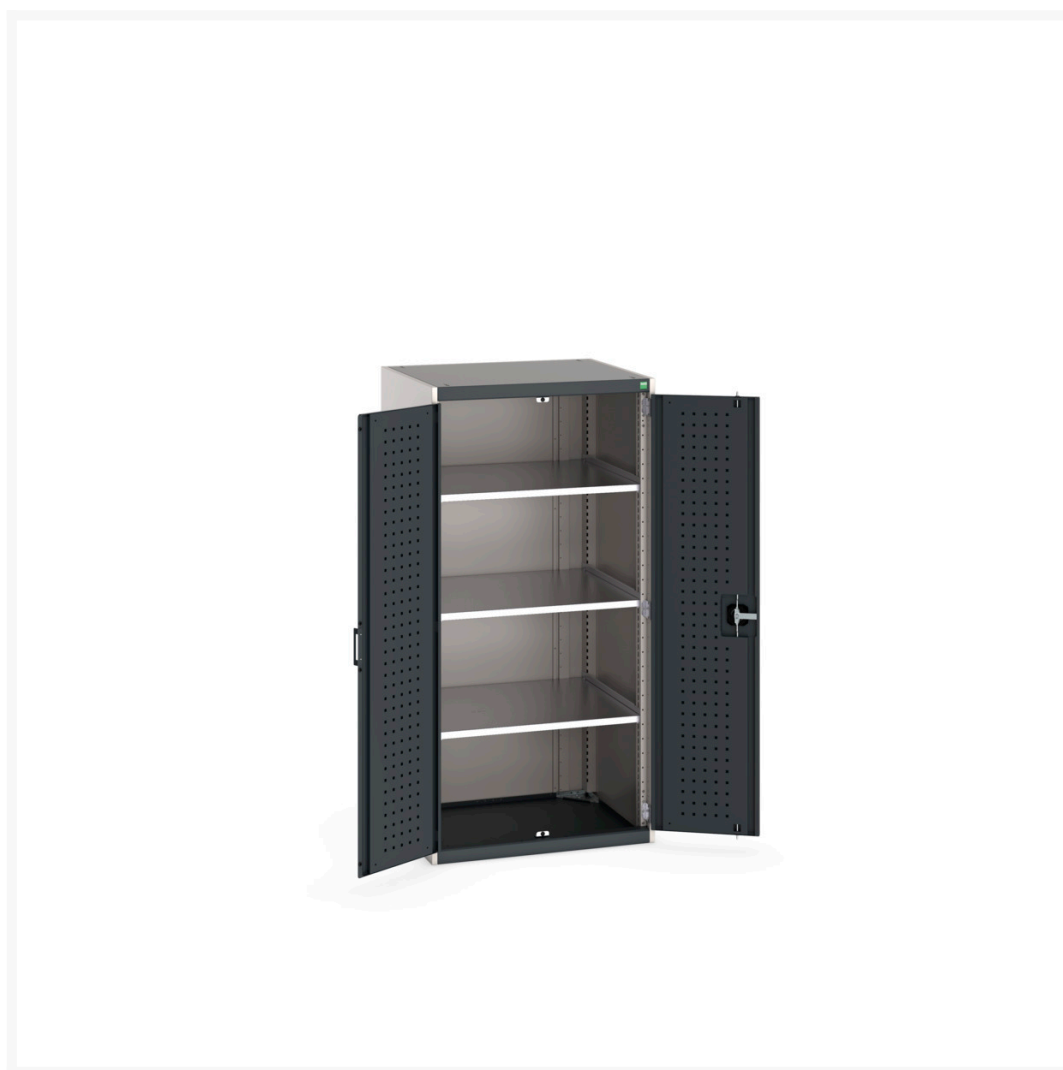

40020114. - cubio cupboard

Short Description

cubio cupboard with perfo doors & 3 shelves
WxDxH: 800x650x1600mm

Product Images

Additional Information

Door type	Perfo
Shelf load capacity	100kg
Width	800
Depth	650
Height	1600
Customs tariff number	94032080
Product material	Sheet steel
Product surface	Powder coated

Product Options

Colour:	Anthracite grey / Anthracite grey
	Light grey / Anthracite grey
	Light grey / Gentian blue
	Light grey / Light grey
	Light grey / Crimson red