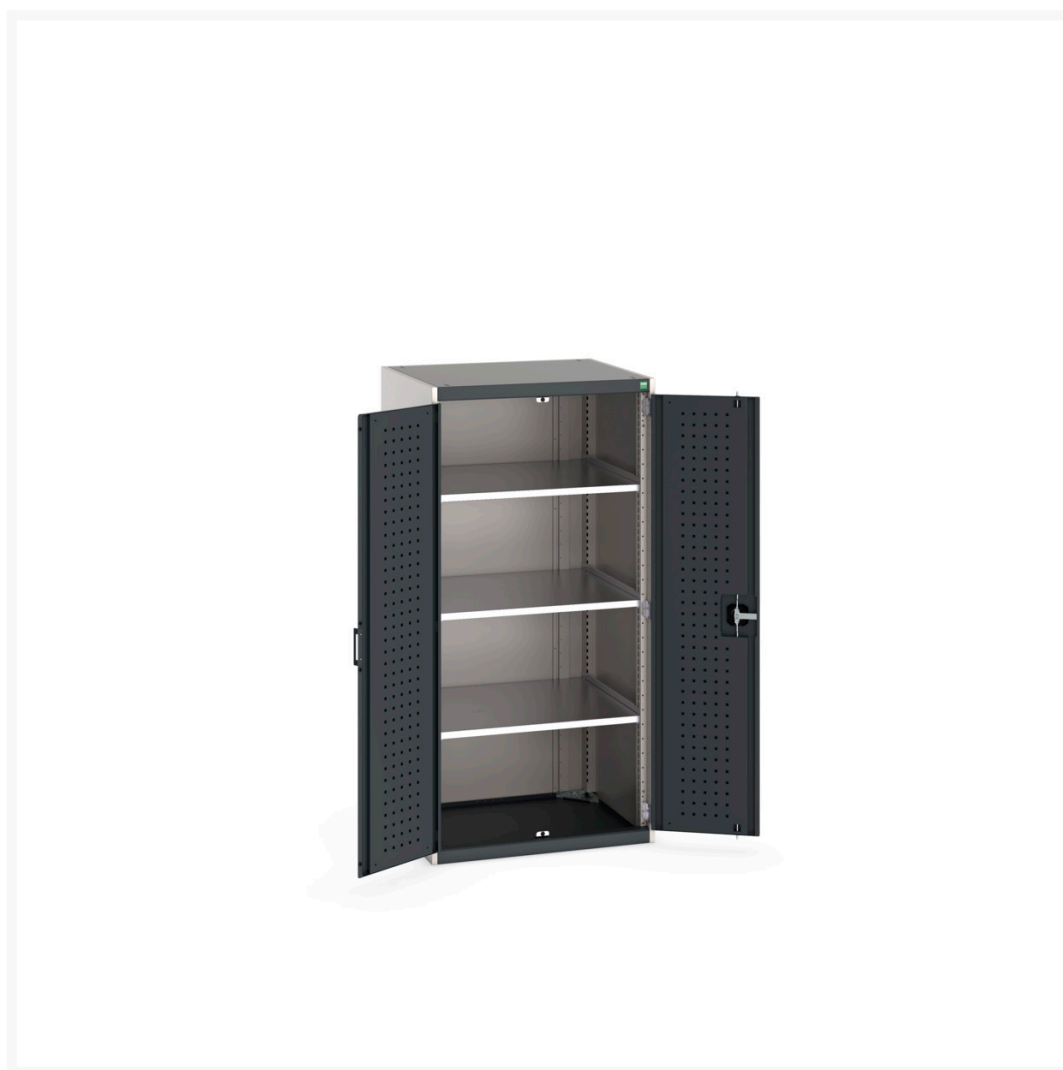

## 40020114. - cubio cupboard

### Short Description

cubio cupboard with perfo doors & 3 shelves  
WxDxH: 800x650x1600mm

## Additional Information

---

Door type	Perfo
Shelf load capacity	100kg
Width	800
Depth	650
Height	1600
Customs tariff number	94032080
Product material	Sheet steel
Product surface	Powder coated

## Product Options

---

Colour:	Anthracite grey / Anthracite grey
	Light grey / Anthracite grey
	Light grey / Gentian blue
	Light grey / Light grey
	Light grey / Crimson red