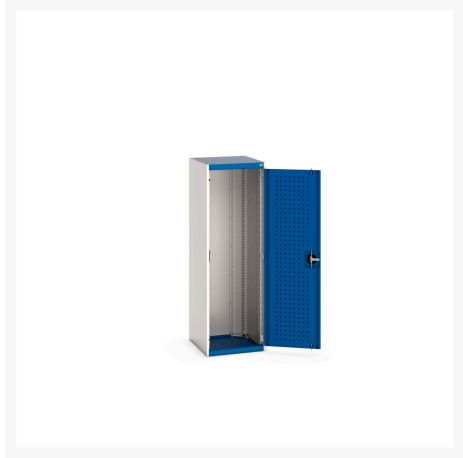

# 40010071. - cubio cupboard

## Short Description

cubio cupboard with perfo doors  
WxDxH: 525x525x1600mm

## Additional Information

---

Door type	Perfo
Width	525
Depth	525
Height	1600
Customs tariff number	94032080
Product material	Sheet steel
Product surface	Powder coated

## Product Options

---

Colour:	Anthracite grey
	Light grey / Anthracite grey
	Light grey / Gentian blue
	Light grey / Light grey
	Light grey / Crimson red