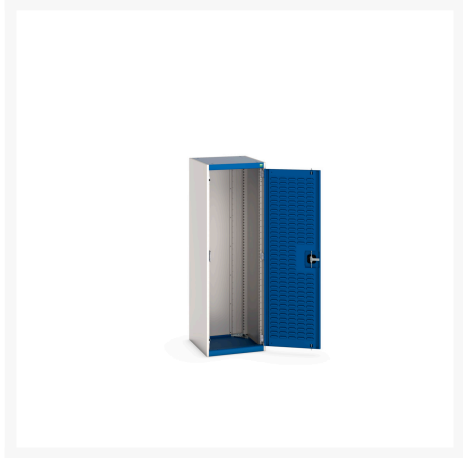

40010072. - cubio cupboard

Short Description

cubio cupboard with louvre doors
WxDxH: 525x525x1600mm

Product Images

Additional Information

Door type	Louvre
Width	525
Depth	525
Height	1600
Customs tariff number	94032080
Product material	Sheet steel
Product surface	Powder coated

Product Options

Colour:	Anthracite grey / Anthracite grey
	Light grey / Anthracite grey
	Light grey / Gentian blue
	Light grey / Light grey
	Light grey / Crimson red