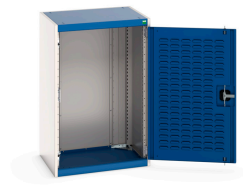

### Short Description

---

cubio cupboard with louvre doors  
WxDxH: 650x525x1000mm

## Additional Information

---

Door type	Louvre
Width	650
Depth	525
Height	1000
Customs tariff number	94032080
Product material	Sheet steel
Product surface	Powder coated