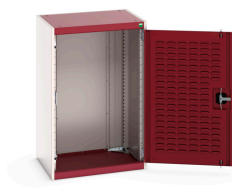

### Short Description

---

cubio cupboard with louvre doors  
WxDxH: 650x525x1000mm

## Additional Information

---

Door type	Louvre
Width	650
Depth	525
Height	1000
Customs tariff number	94032080
Product material	Sheet steel
Product surface	Powder coated