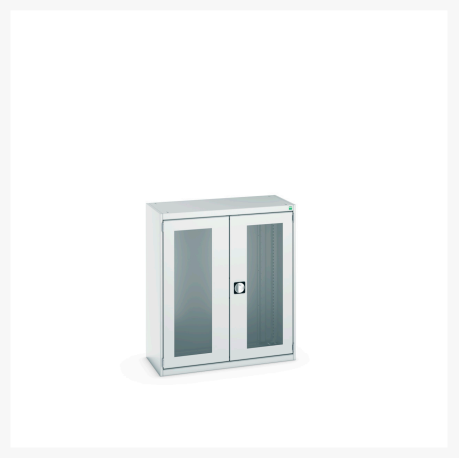

40013021. - cubio cupboard

Short Description

cubio cupboard with window doors
WxDxH: 1050x525x1200mm

Product Images

Additional Information

Door type	Window
Door height 1	1025 mm
Width	1050
Depth	525
Height	1200
Customs tariff number	94032080
Product material	Sheet steel
Product surface	Powder coated

Product Options

Colour:	Anthracite grey / Anthracite grey
	Light grey / Anthracite grey
	Light grey / Gentian blue
	Light grey / Light grey
	Light grey / Crimson red