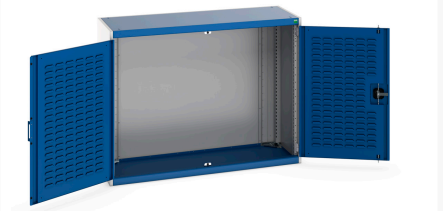

## Short Description

cubio cupboard with louvre doors  
WxDxH: 1050x525x1000mm

## Additional Information

---

Door type	Louvre
Width	1050
Depth	525
Height	1000
Customs tariff number	94032080
Product material	Sheet steel
Product surface	Powder coated