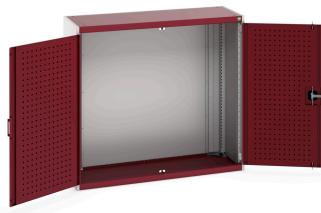

40014015. - cubio cupboard

Short Description

cubio cupboard with perfo doors
WxDxH: 1300x525x1200mm

Product Images

Additional Information

Door type	Perfo
Width	1300
Depth	525
Height	1200
Customs tariff number	94032080
Product material	Sheet steel
Product surface	Powder coated

Product Options

Colour:	Anthracite grey
	Light grey / Anthracite grey
	Light grey / Gentian blue
	Light grey / Light grey
	Light grey / Crimson red