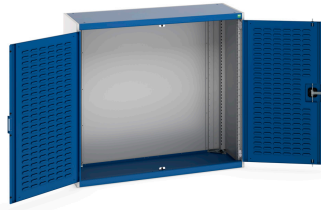

40014016. - cubio cupboard

Short Description

cubio cupboard with louvre doors
WxDxH: 1300x525x1200mm

Product Images

Additional Information

Door type	Louvre
Width	1300
Depth	525
Height	1200
Customs tariff number	94032080
Product material	Sheet steel
Product surface	Powder coated

Product Options

Colour:	Anthracite grey / Anthracite grey
	Light grey / Anthracite grey
	Light grey / Gentian blue
	Light grey / Light grey
	Light grey / Crimson red