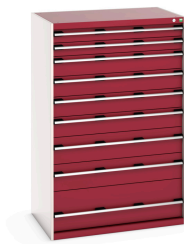

40029036. - cubio drawer cabinet

Short Description

cubio drawer cabinet with 9 drawers (200kg)
WxDxH: 1050x750x1600mm

Product Images

Additional Information

Drawer load capacity	200 kg
Drawer height 1	100mm
Drawer 1 Internal Dimensions	925mm x 625mm x 80mm
Drawer height 2	100mm
Drawer 2 Internal Dimensions	925mm x 625mm x 80mm
Drawer height 3	150mm
Drawer 3 Internal Dimensions	925mm x 625mm x 130mm
Drawer height 4	150mm
Drawer 4 Internal Dimensions	925mm x 625mm x 130mm
Drawer height 5	150mm
Drawer 5 Internal Dimensions	925mm x 625mm x 130mm
Drawer height 6	150mm
Drawer 6 Internal Dimensions	925mm x 625mm x 130mm
Drawer height 7	200mm
Drawer 7 Internal Dimensions	925mm x 625mm x 180mm
Drawer height 8	200mm
Drawer 8 Internal Dimensions	925mm x 625mm x 180mm
Drawer height 9	300mm
Drawer 9 Internal Dimensions	925mm x 625mm x 280mm
Width	1050
Depth	750
Height	1600
Customs tariff number	94032080
Product material	Sheet steel
Product surface	Powder coated

Product Options

Colour: Anthracite grey / Anthracite grey

Light grey / Anthracite grey

Light grey / Gentian blue

Light grey / Light grey

Light grey / Crimson red