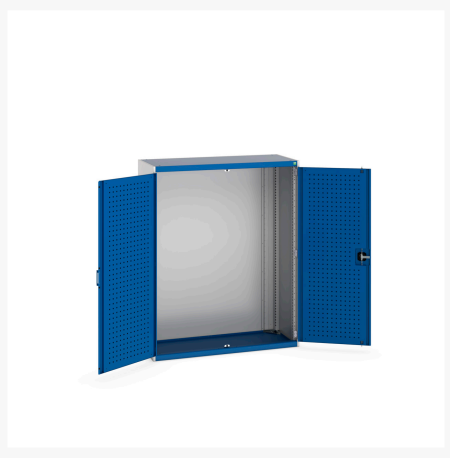

40014017. - cubio cupboard

Short Description

cubio cupboard with perfo doors
WxDxH: 1300x525x1600mm

Product Images

Additional Information

Door type	Perfo
Width	1300
Depth	525
Height	1600
Customs tariff number	94032080
Product material	Sheet steel
Product surface	Powder coated

Product Options

Colour:	Anthracite grey / Anthracite grey
	Light grey / Anthracite grey
	Light grey / Gentian blue
	Light grey / Light grey
	Light grey / Crimson red