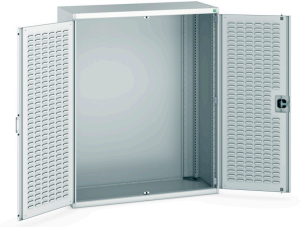

## Short Description

---

cubio cupboard with louvre doors  
WxDxH: 1300x525x1600mm

## Additional Information

---

Door type	Louvre
Width	1300
Depth	525
Height	1600
Customs tariff number	94032080
Product material	Sheet steel
Product surface	Powder coated