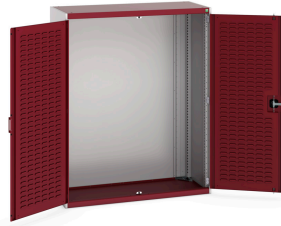

## Short Description

---

cubio cupboard with louvre doors  
WxDxH: 1300x525x1600mm

## Additional Information

---

Door type	Louvre
Width	1300
Depth	525
Height	1600
Customs tariff number	94032080
Product material	Sheet steel
Product surface	Powder coated