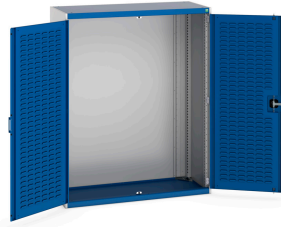

## Short Description

---

cubio cupboard with louvre doors  
WxDxH: 1300x525x1600mm

## Additional Information

---

Door type	Louvre
Width	1300
Depth	525
Height	1600
Customs tariff number	94032080
Product material	Sheet steel
Product surface	Powder coated