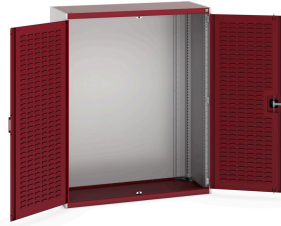

40014018. - cubio cupboard

Short Description

cubio cupboard with louvre doors
WxDxH: 1300x525x1600mm

Product Images

Additional Information

Door type	Louvre
Width	1300
Depth	525
Height	1600
Customs tariff number	94032080
Product material	Sheet steel
Product surface	Powder coated

Product Options

Colour:	Anthracite grey / Anthracite grey
	Light grey / Anthracite grey
	Light grey / Gentian blue
	Light grey / Light grey
	Light grey / Crimson red