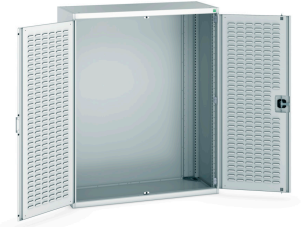

40014018. - cubio cupboard

Short Description

cubio cupboard with louvre doors
WxDxH: 1300x525x1600mm

Product Images

Additional Information

Door type	Louvre
Width	1300
Depth	525
Height	1600
Customs tariff number	94032080
Product material	Sheet steel
Product surface	Powder coated

Product Options

Colour:	Anthracite grey / Anthracite grey
	Light grey / Anthracite grey
	Light grey / Gentian blue
	Light grey / Light grey
	Light grey / Crimson red