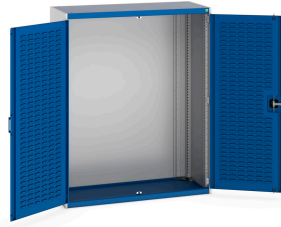

40014018. - cubio cupboard

Short Description

cubio cupboard with louvre doors
WxDxH: 1300x525x1600mm

Product Images

Additional Information

Door type	Louvre
Width	1300
Depth	525
Height	1600
Customs tariff number	94032080
Product material	Sheet steel
Product surface	Powder coated

Product Options

Colour:	Anthracite grey / Anthracite grey
	Light grey / Anthracite grey
	Light grey / Gentian blue
	Light grey / Light grey
	Light grey / Crimson red