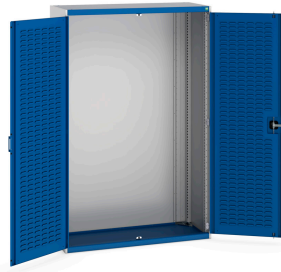

40014020. - cubio cupboard

Short Description

cubio cupboard with louvre doors
WxDxH: 1300x525x2000mm

Product Images

Additional Information

Door type	Louvre
Door height 1	1900 mm
Width	1300
Depth	525
Height	2000
Customs tariff number	94032080
Product material	Sheet steel
Product surface	Powder coated

Product Options

Colour:	Anthracite grey / Anthracite grey
	Light grey / Anthracite grey
	Light grey / Gentian blue
	Light grey / Light grey
	Light grey / Crimson red