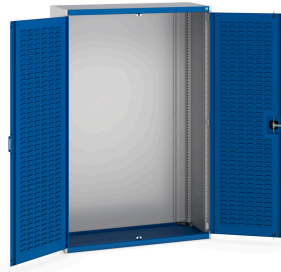

## Short Description

cubio cupboard with louvre doors  
WxDxH: 1300x525x2000mm

## Additional Information

---

Door type	Louvre
Door height 1	1900 mm
Width	1300
Depth	525
Height	2000
Customs tariff number	94032080
Product material	Sheet steel
Product surface	Powder coated