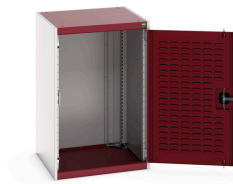

40019090. - cubio cupboard

Short Description

cubio cupboard with louvre doors
WxDxH: 650x650x1000mm

Product Images

Additional Information

Door type	Louvre
Width	650
Depth	650
Height	1000
Customs tariff number	94032080
Product material	Sheet steel
Product surface	Powder coated

Product Options

Colour:	Anthracite grey / Anthracite grey
	Light grey / Anthracite grey
	Light grey / Gentian blue
	Light grey / Light grey
	Light grey / Crimson red