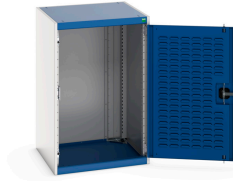

40019090. - cubio cupboard

Short Description

cubio cupboard with louvre doors
WxDxH: 650x650x1000mm

Product Images

Additional Information

Door type	Louvre
Width	650
Depth	650
Height	1000
Customs tariff number	94032080
Product material	Sheet steel
Product surface	Powder coated

Product Options

Colour:	Anthracite grey / Anthracite grey
	Light grey / Anthracite grey
	Light grey / Gentian blue
	Light grey / Light grey
	Light grey / Crimson red