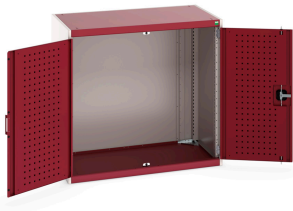

## Short Description

cubio cupboard with perfo doors  
WxDxH: 1050x650x1000mm

## Additional Information

---

Door type	Perfo
Width	1050
Depth	650
Height	1000
Customs tariff number	94032080
Product material	Sheet steel
Product surface	Powder coated