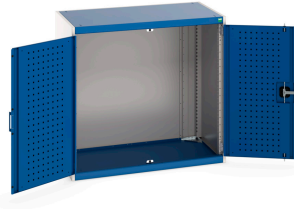

## Short Description

cubio cupboard with perfo doors  
WxDxH: 1050x650x1000mm

## Additional Information

---

Door type	Perfo
Width	1050
Depth	650
Height	1000
Customs tariff number	94032080
Product material	Sheet steel
Product surface	Powder coated