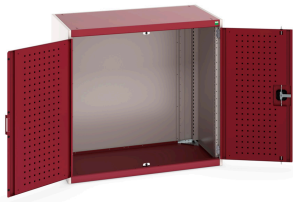

## Short Description

cubio cupboard with perfo doors  
WxDxH: 1050x650x1000mm

## Additional Information

---

Door type	Perfo
Width	1050
Depth	650
Height	1000
Customs tariff number	94032080
Product material	Sheet steel
Product surface	Powder coated