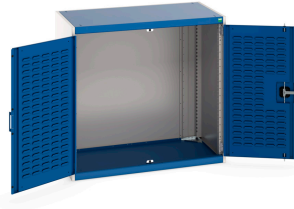

40021062. - cubio cupboard

Short Description

cubio cupboard with louvre doors
WxDxH: 1050x650x1000mm

Product Images

Additional Information

Door type	Louvre
Width	1050
Depth	650
Height	1000
Customs tariff number	94032080
Product material	Sheet steel
Product surface	Powder coated

Product Options

Colour:	Anthracite grey / Anthracite grey
	Light grey / Anthracite grey
	Light grey / Gentian blue
	Light grey / Light grey
	Light grey / Crimson red