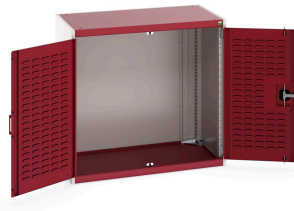

40021062. - cubio cupboard

Short Description

cubio cupboard with louvre doors
WxDxH: 1050x650x1000mm

Product Images

Additional Information

Door type	Louvre
Width	1050
Depth	650
Height	1000
Customs tariff number	94032080
Product material	Sheet steel
Product surface	Powder coated

Product Options

Colour:	Anthracite grey / Anthracite grey
	Light grey / Anthracite grey
	Light grey / Gentian blue
	Light grey / Light grey
	Light grey / Crimson red