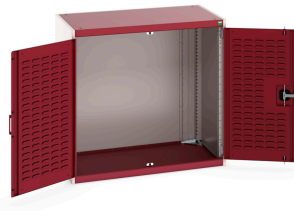

## Short Description

cubio cupboard with louvre doors  
WxDxH: 1050x650x1000mm

## Additional Information

---

Door type	Louvre
Width	1050
Depth	650
Height	1000
Customs tariff number	94032080
Product material	Sheet steel
Product surface	Powder coated