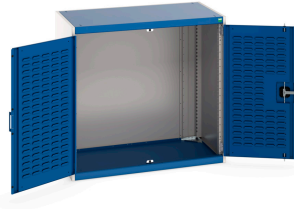

## Short Description

cubio cupboard with louvre doors  
WxDxH: 1050x650x1000mm

## Additional Information

---

Door type	Louvre
Width	1050
Depth	650
Height	1000
Customs tariff number	94032080
Product material	Sheet steel
Product surface	Powder coated