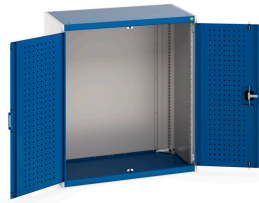

40021063. - cubio cupboard

Short Description

cubio cupboard with perfo doors
WxDxH: 1050x650x1200mm

Product Images

Additional Information

Door type	Perfo
Width	1050
Depth	650
Height	1200
Customs tariff number	94032080
Product material	Sheet steel
Product surface	Powder coated

Product Options

Colour:	Anthracite grey / Anthracite grey
	Light grey / Anthracite grey
	Light grey / Gentian blue
	Light grey / Light grey
	Light grey / Crimson red