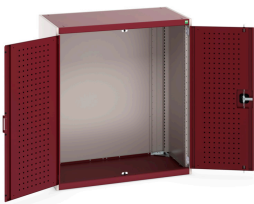

40021063. - cubio cupboard

Short Description

cubio cupboard with perfo doors
WxDxH: 1050x650x1200mm

Product Images

Additional Information

Door type	Perfo
Width	1050
Depth	650
Height	1200
Customs tariff number	94032080
Product material	Sheet steel
Product surface	Powder coated

Product Options

Colour:	Anthracite grey / Anthracite grey
	Light grey / Anthracite grey
	Light grey / Gentian blue
	Light grey / Light grey
	Light grey / Crimson red