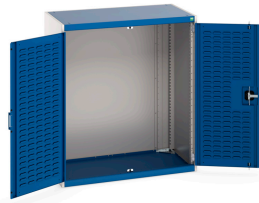

40021064. - cubio cupboard

Short Description

cubio cupboard with louvre doors
WxDxH: 1050x650x1200mm

Product Images

Additional Information

Door type	Louvre
Width	1050
Depth	650
Height	1200
Customs tariff number	94032080
Product material	Sheet steel
Product surface	Powder coated

Product Options

Colour:	Anthracite grey / Anthracite grey
	Light grey / Anthracite grey
	Light grey / Gentian blue
	Light grey / Light grey
	Light grey / Crimson red