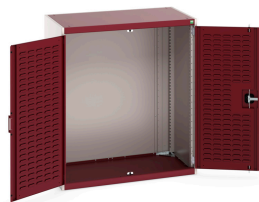

40021064. - cubio cupboard

Short Description

cubio cupboard with louvre doors
WxDxH: 1050x650x1200mm

Product Images

Additional Information

Door type	Louvre
Width	1050
Depth	650
Height	1200
Customs tariff number	94032080
Product material	Sheet steel
Product surface	Powder coated

Product Options

Colour:	Anthracite grey / Anthracite grey
	Light grey / Anthracite grey
	Light grey / Gentian blue
	Light grey / Light grey
	Light grey / Crimson red