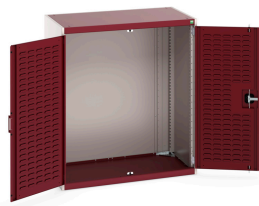

40021064. - cubio cupboard

Short Description

cubio cupboard with louvre doors
WxDxH: 1050x650x1200mm

Product Images

Additional Information

Door type	Louvre
Width	1050
Depth	650
Height	1200
Customs tariff number	94032080
Product material	Sheet steel
Product surface	Powder coated

Product Options

Colour:	Anthracite grey / Anthracite grey
	Light grey / Anthracite grey
	Light grey / Gentian blue
	Light grey / Light grey
	Light grey / Crimson red