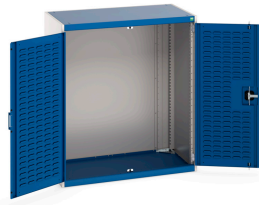

40021064. - cubio cupboard

Short Description

cubio cupboard with louvre doors
WxDxH: 1050x650x1200mm

Product Images

Additional Information

Door type	Louvre
Width	1050
Depth	650
Height	1200
Customs tariff number	94032080
Product material	Sheet steel
Product surface	Powder coated

Product Options

Colour:	Anthracite grey / Anthracite grey
	Light grey / Anthracite grey
	Light grey / Gentian blue
	Light grey / Light grey
	Light grey / Crimson red