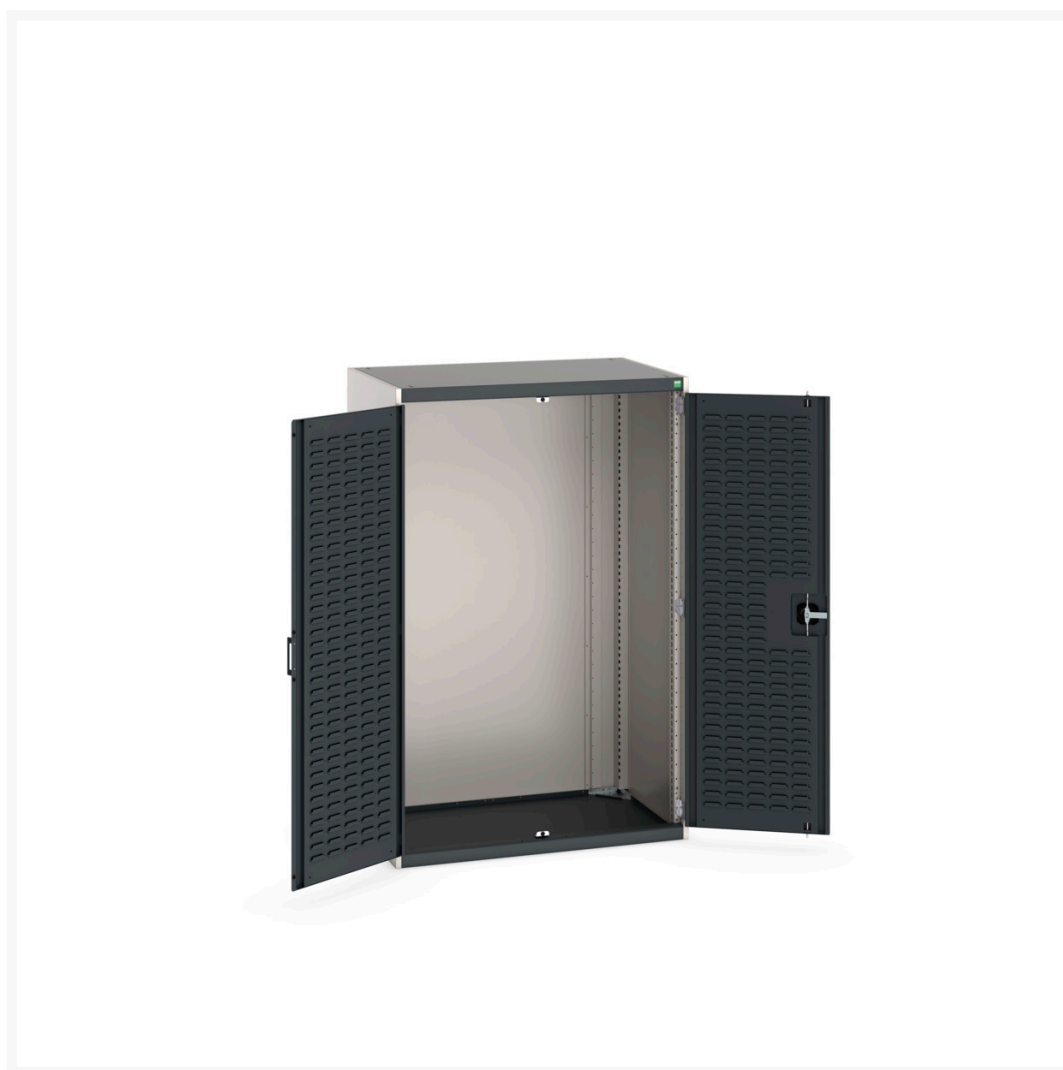

40021066. - cubio cupboard

Short Description

cubio cupboard with louvre doors
WxDxH: 1050x650x1600mm

Product Images

Additional Information

Door type	Louvre
Width	1050
Depth	650
Height	1600
Customs tariff number	94032080
Product material	Sheet steel
Product surface	Powder coated

Product Options

Colour:	Anthracite grey / Anthracite grey
	Light grey / Anthracite grey
	Light grey / Gentian blue
	Light grey / Light grey
	Light grey / Crimson red