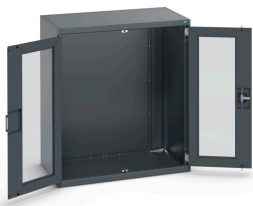

40021069. - cubio cupboard

Short Description

cubio cupboard with window doors
WxDxH: 1050x650x1200mm

Product Images

Additional Information

Door type	Window
Width	1050
Depth	650
Height	1200
Customs tariff number	94032080
Product material	Sheet steel
Product surface	Powder coated

Product Options

Colour:	Anthracite grey / Anthracite grey
	Light grey / Anthracite grey
	Light grey / Gentian blue
	Light grey / Light grey
	Light grey / Crimson red