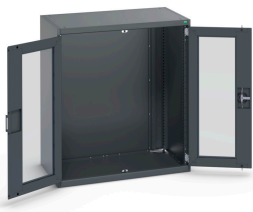

40021069. - cubio cupboard

Short Description

cubio cupboard with window doors
WxDxH: 1050x650x1200mm

Product Images

Additional Information

Door type	Window
Width	1050
Depth	650
Height	1200
Customs tariff number	94032080
Product material	Sheet steel
Product surface	Powder coated

Product Options

Colour:	Anthracite grey / Anthracite grey
	Light grey / Anthracite grey
	Light grey / Gentian blue
	Light grey / Light grey
	Light grey / Crimson red