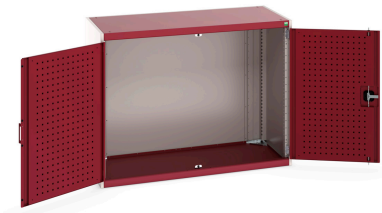

40022013. - cubio cupboard

Short Description

cubio cupboard with perfo doors
WxDxH: 1300x650x1000mm

Product Images

Additional Information

Door type	Perfo
Width	1300
Depth	650
Height	1000
Customs tariff number	94032080
Product material	Sheet steel
Product surface	Powder coated

Product Options

Colour:	Anthracite grey
	Light grey / Anthracite grey
	Light grey / Gentian blue
	Light grey / Light grey
	Light grey / Crimson red