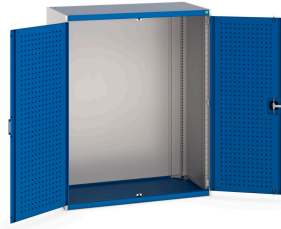

### Short Description

---

cubio cupboard with perfo doors  
WxDxH: 1300x650x1600mm

## Additional Information

---

Door type	Perfo
Width	1300
Depth	650
Height	1600
Customs tariff number	94032080
Product material	Sheet steel
Product surface	Powder coated